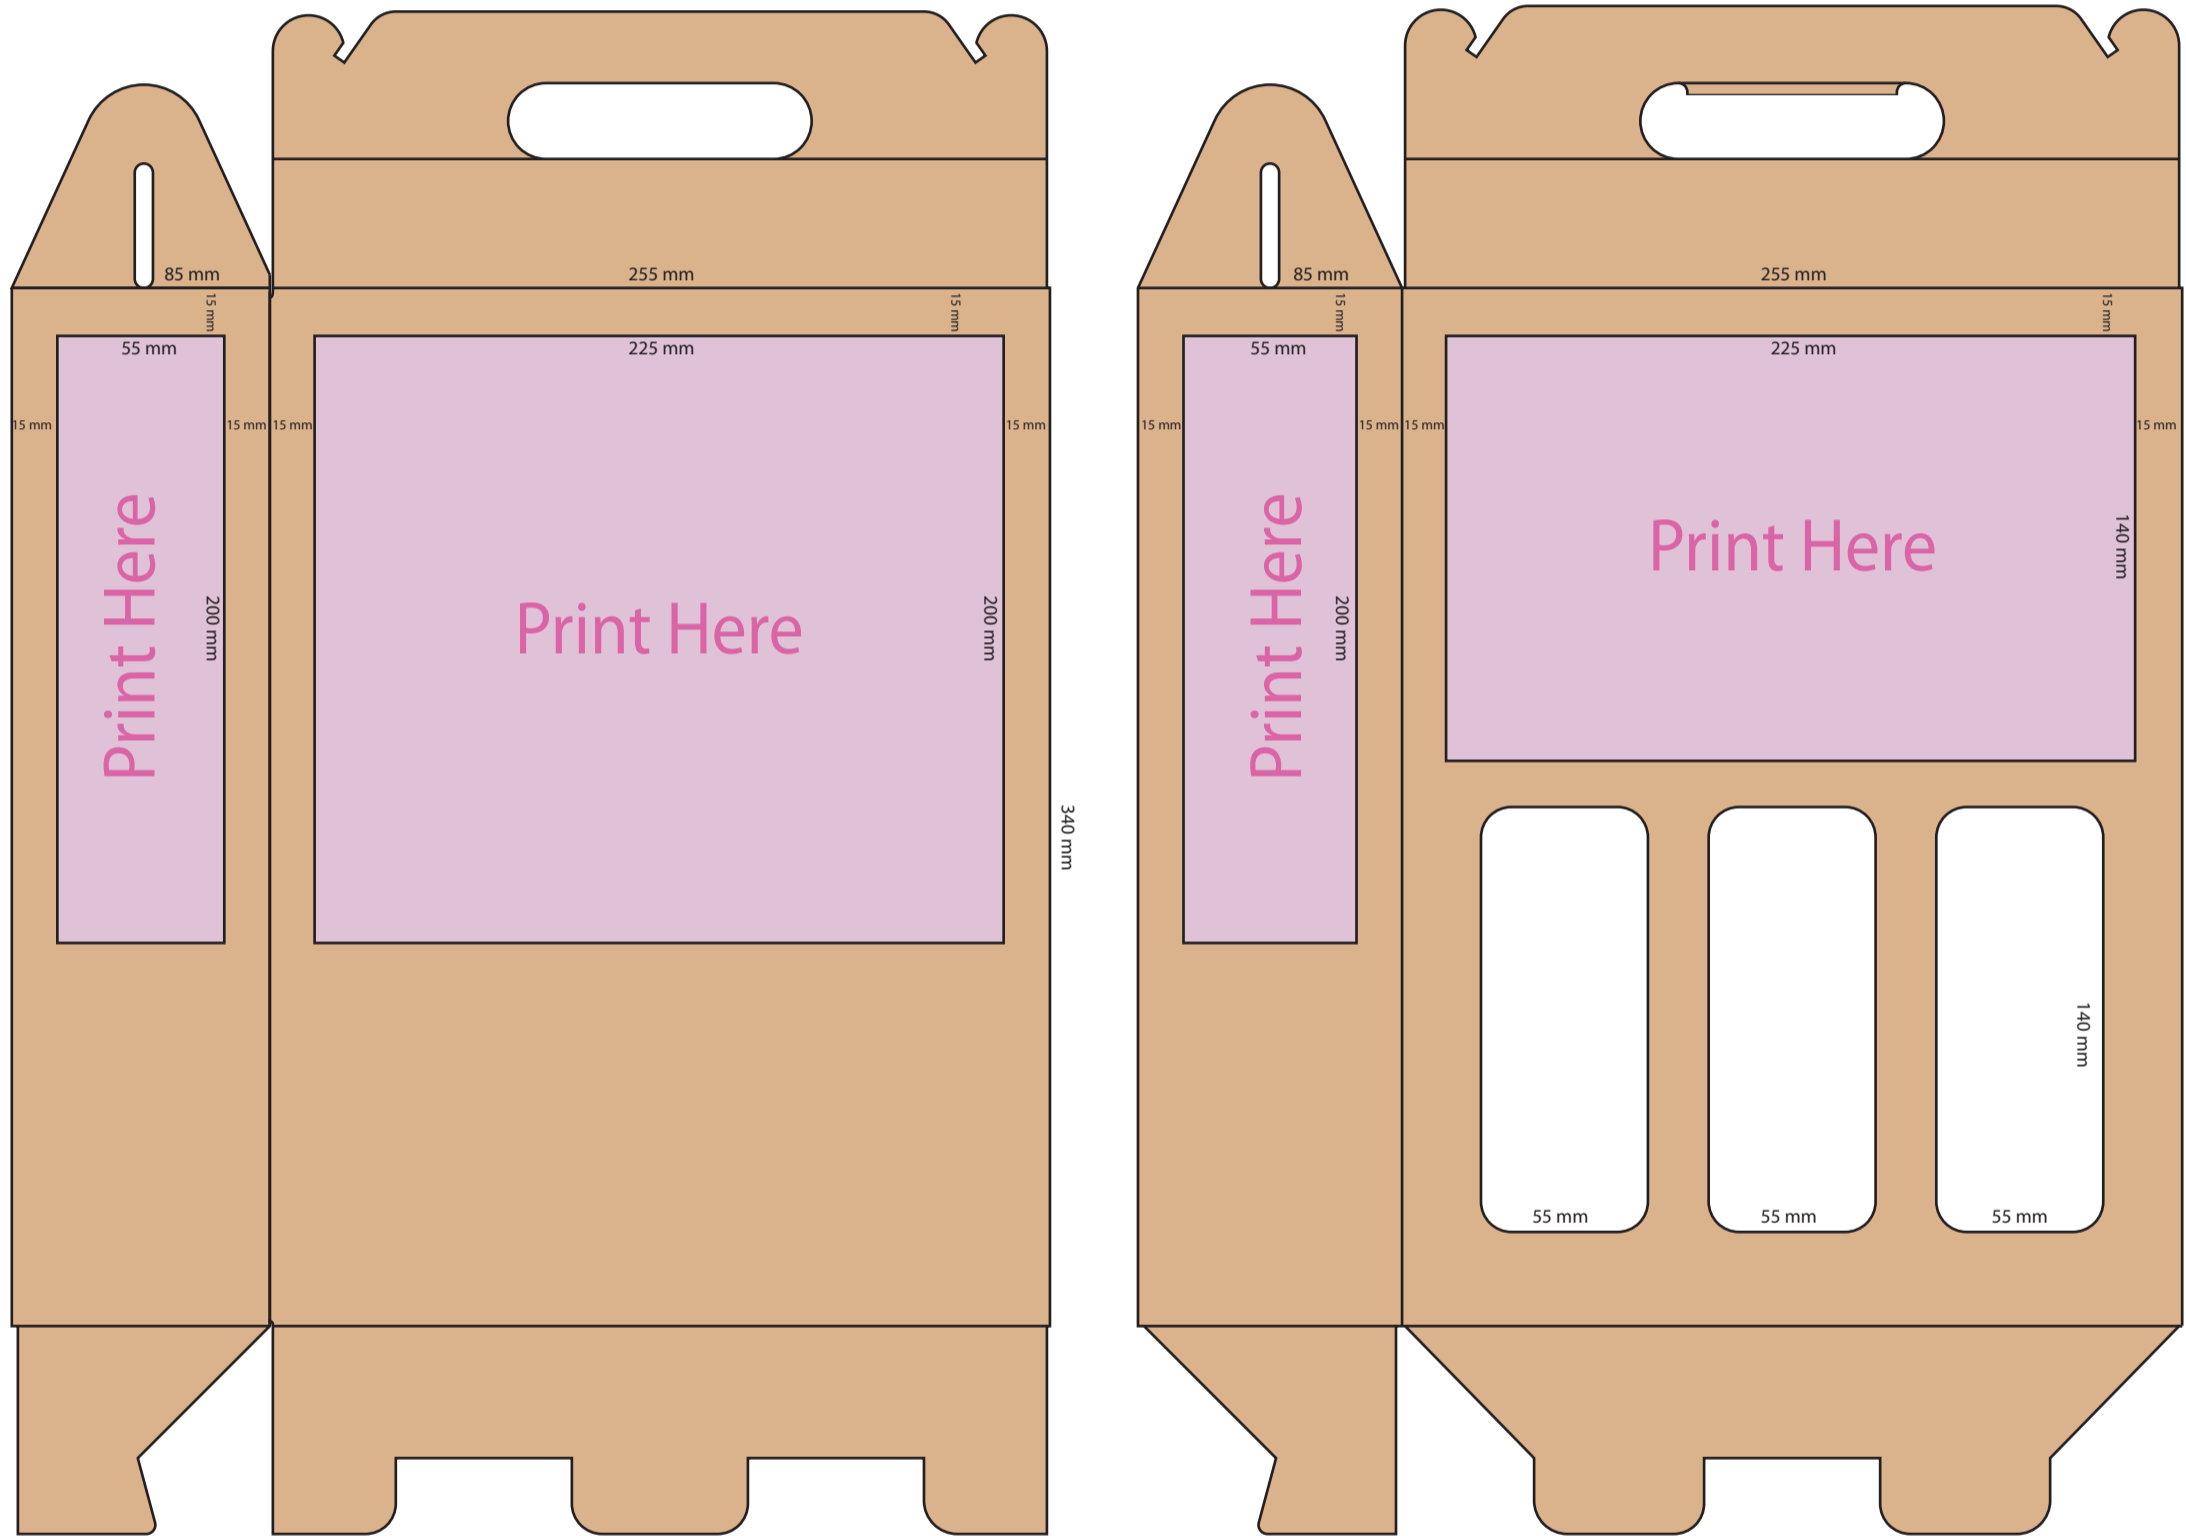

# Cup & Carry®

## 3 Bottle Carry Pack

Date:

Customer name:

 Printable Area

Job Information: 3 Bottle Carry Pack 340 x 255 x 85

Other information: We use environmentally friendly inks which may run if they get wet.